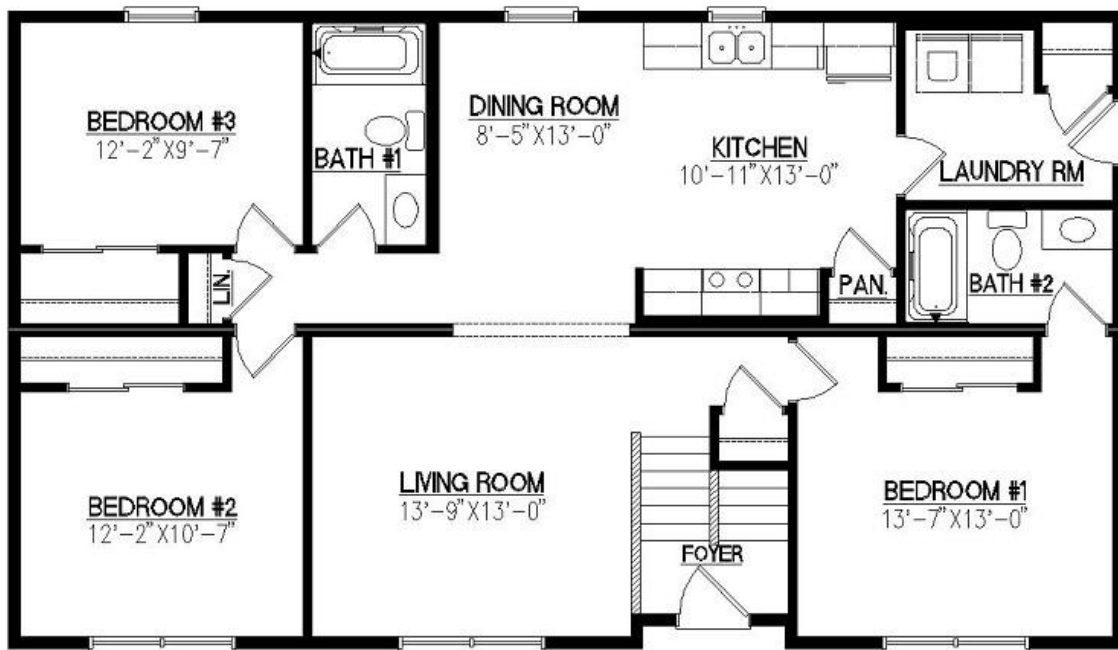

Buchanan

Note: Renderings are for illustrative purposes only and may vary per series standard specifications.

First Floor

Raised Ranch
27'-6" x 48'-0"
1320 SQFT
3 Bedrooms / 2 Baths